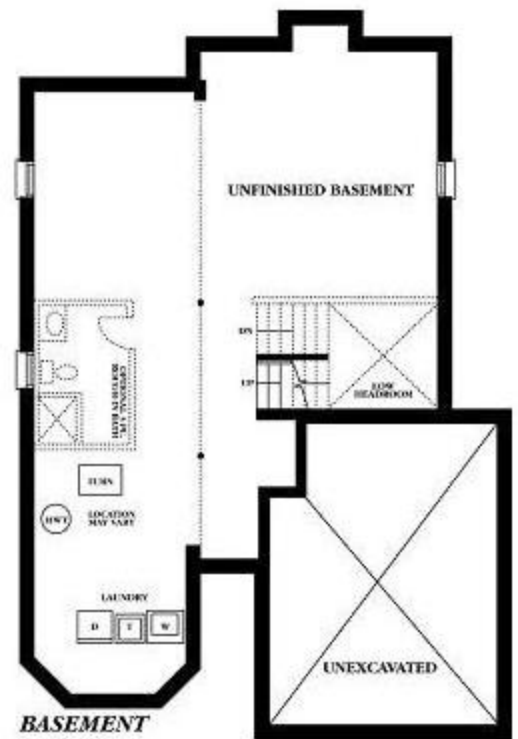

MAIN FLOOR

ELEV. A

THE ROYAL
1,823 SQ. FT.

Materials, specifications and floorplans are subject to change without notice. All house renderings are artist's concept. All floor plans are approximate dimensions. Actual usable floor space may vary from the stated floor area.

E & OE.

SECOND FLOOR

BASEMENT

ELEV. A