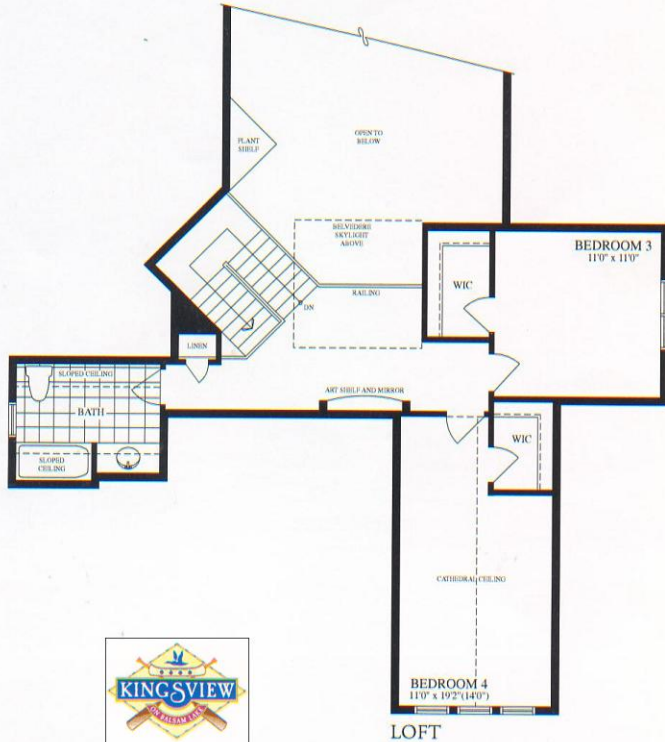

LOFT

THE RED MAPLE
2,808 Sq. Ft.