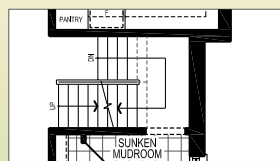

ELEVATION B

Artist Conception Only

Natura
by the Forest

The Kingfisher

2458 Sq.
Ft.
Elev. B

3601

Ground Floor Plan Elev. B

Partial Opt. Ground Floor Plan w/ Finished Basement Landing Elev. B

Partial Ground Floor Plan for Alternate Mudroom Elev. B

Partial Opt. Basement Plan w/ Finished Basement Landing Elev. B

Second Floor Plan Elev. B

Basement Plan Elev. B

Materials, specifications, colours and floor plans are subject to change without notice. All renderings are Artist Conceptions Only.
All floor plans are approximate dimensions. Media centre standard where applicable.
Actual usable floor space may vary from the stated floor area. E. & O. E.