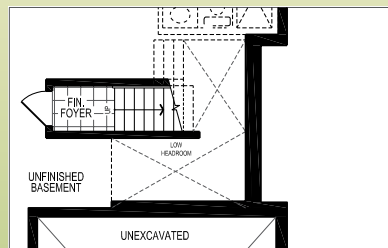

ELEVATION B

Artist Conception Only

Natura
by the Forest

The Kingfisher

2458 Sq.
Ft.
Elev. B

3601

Ground Floor Plan Elev. B

Partial Opt. Ground Floor Plan w/ Finished Basement Landing Elev. B

Partial Ground Floor Plan for Alternate Mudroom Elev. B

Partial Opt. Basement Plan w/ Finished Basement Landing Elev. B

Second Floor Plan Elev. B

Basement Plan Elev. B

Materials, specifications, colours and floor plans are subject to change without notice. All renderings are Artist Conceptions Only.
All floor plans are approximate dimensions. Media centre standard where applicable.
Actual usable floor space may vary from the stated floor area. E. & O. E.