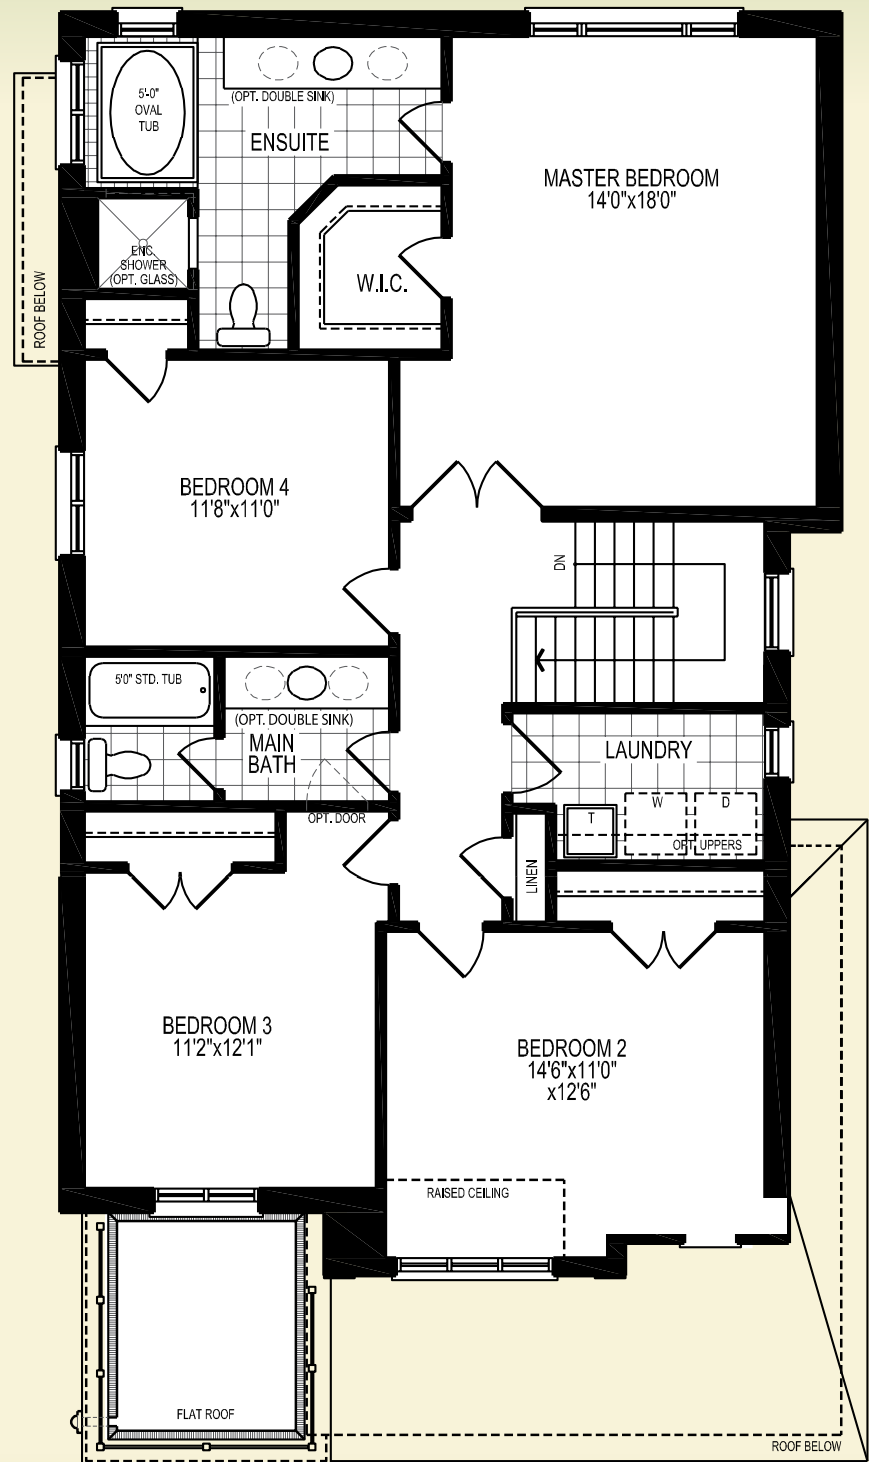

ELEVATION B

Artist Conception Only

Natura
by the Forest

The Kingfisher

2458 Sq.
Ft.
Elev. B

3601

Ground Floor Plan Elev. B

Partial Opt. Ground Floor Plan w/ Finished Basement Landing Elev. B

Partial Ground Floor Plan for Alternate Mudroom Elev. B

Partial Opt. Basement Plan w/ Finished Basement Landing Elev. B

Second Floor Plan Elev. B

Basement Plan Elev. B

Materials, specifications, colours and floor plans are subject to change without notice. All renderings are Artist Conceptions Only.
All floor plans are approximate dimensions. Media centre standard where applicable.
Actual usable floor space may vary from the stated floor area. E. & O. E.