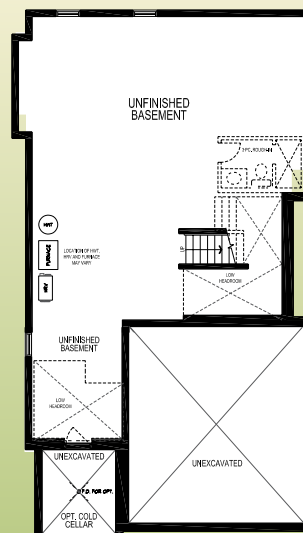

ELEVATION B

Artist Conception Only

Natura
by the Forest

The Kingfisher

2458 Sq.
Ft.
Elev. B

3601

Ground Floor Plan Elev. B

Partial Opt. Ground Floor Plan w/ Finished Basement Landing Elev. B

Partial Ground Floor Plan for Alternate Mudroom Elev. B

Partial Opt. Basement Plan w/ Finished Basement Landing Elev. B

Second Floor Plan Elev. B

Basement Plan Elev. B

Materials, specifications, colours and floor plans are subject to change without notice. All renderings are Artist Conceptions Only.
All floor plans are approximate dimensions. Media centre standard where applicable.
Actual usable floor space may vary from the stated floor area. E. & O. E.