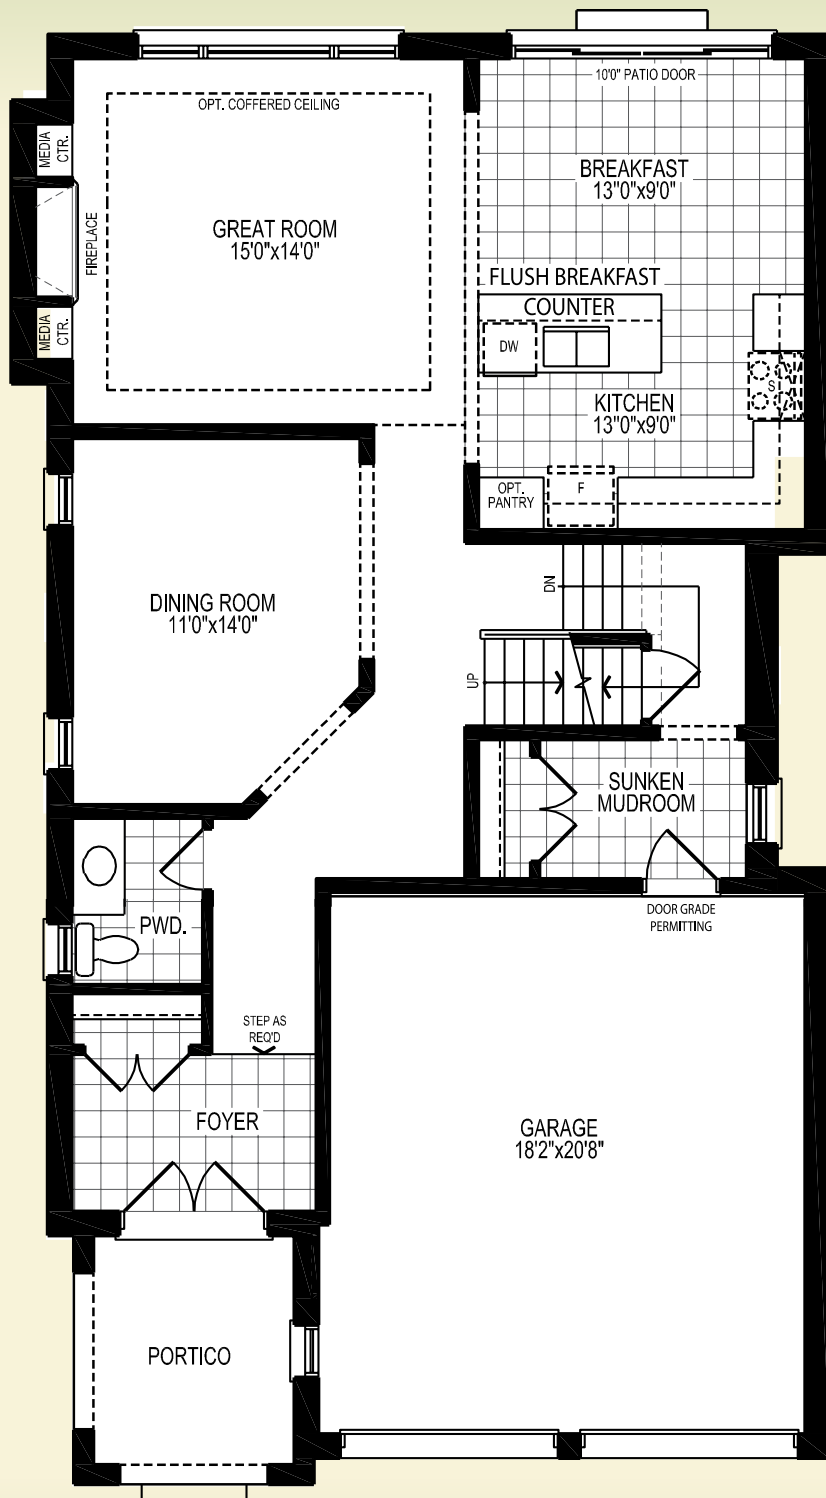

ELEVATION B

Artist Conception Only

Natura
by the Forest

The Kingfisher

2458 Sq.
Ft.
Elev. B

3601

Ground Floor Plan Elev. B

Partial Opt. Ground Floor Plan w/ Finished Basement Landing Elev. B

Partial Ground Floor Plan for Alternate Mudroom Elev. B

Partial Opt. Basement Plan w/ Finished Basement Landing Elev. B

Second Floor Plan Elev. B

Basement Plan Elev. B

Materials, specifications, colours and floor plans are subject to change without notice. All renderings are Artist Conceptions Only.
All floor plans are approximate dimensions. Media centre standard where applicable.
Actual usable floor space may vary from the stated floor area. E. & O. E.