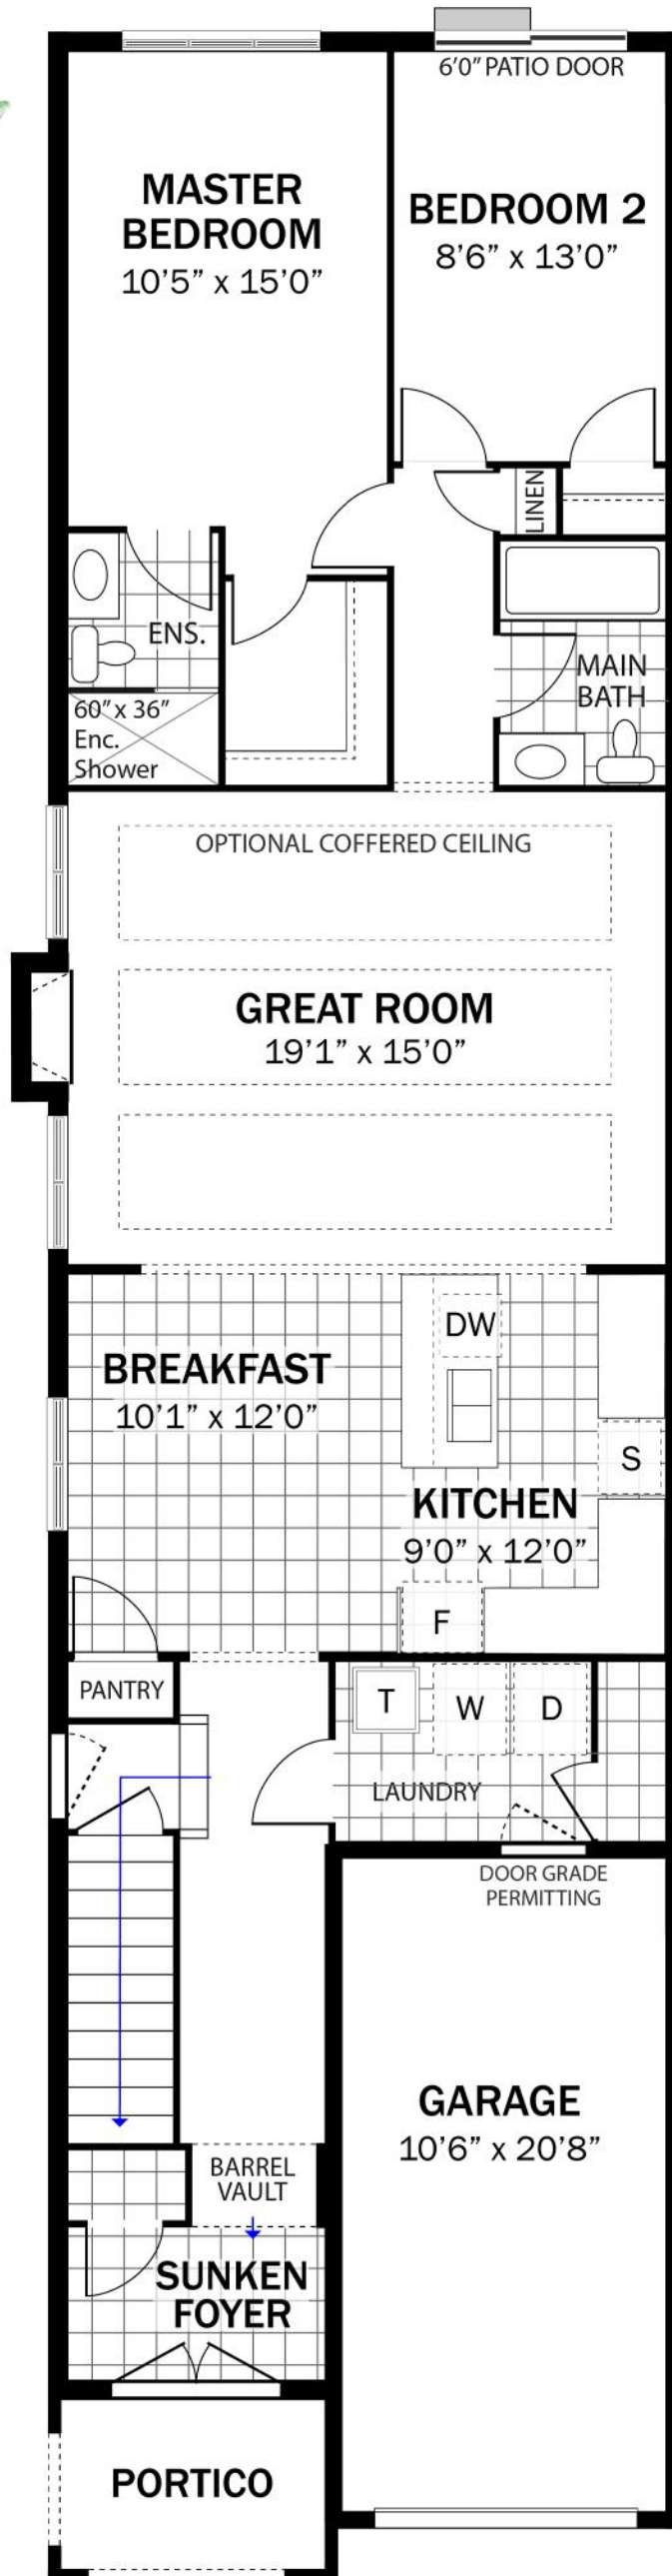

The Blue Jay

Elevation C (Main Floor)

1400
Sq. Ft.

SEMI
BUNG.

2
BED

2
BATH

The Blue Jay

Elevation C Alt. (Main Floor)

1400
Sq. Ft.

SEMI
BUNG.

2
BED

2
BATH

The Blue Jay Elevation C (Finished Basement)

**~1200
Sq. Ft.
EXTRA**

**OPT
FINISHED
BASEMENT**

**STUDY
+
BATH**