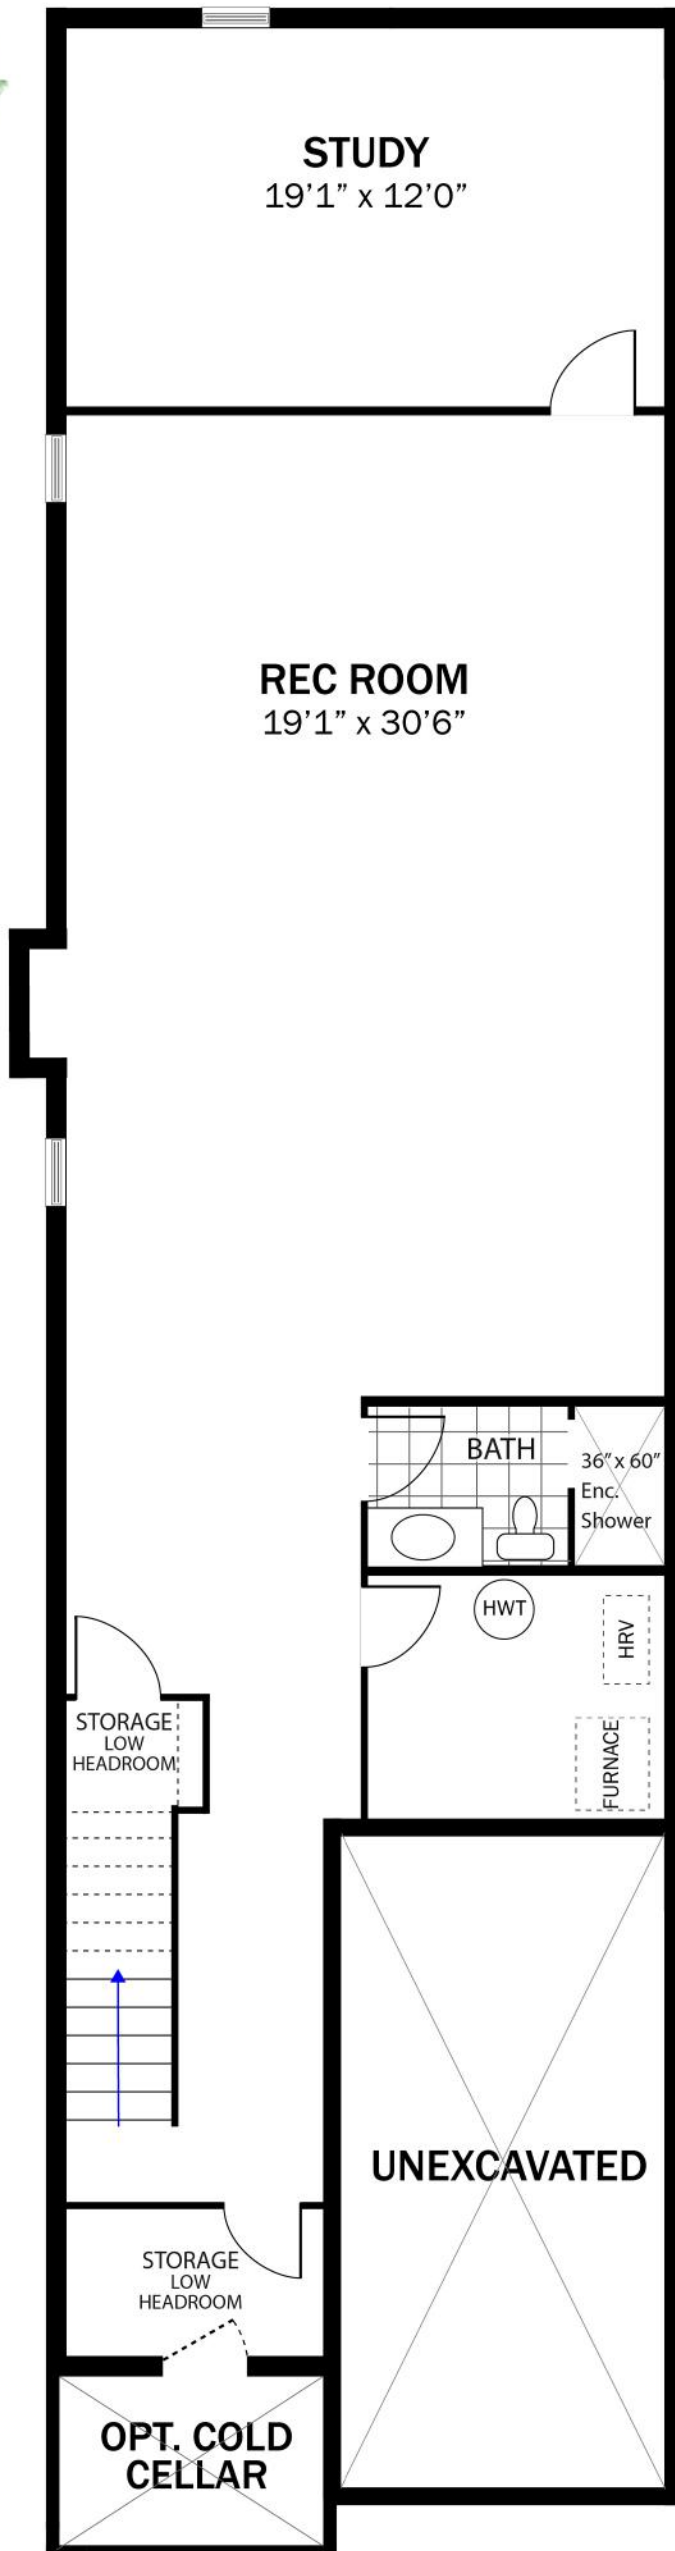

The Blue Jay

Elevation C (Main Floor)

1400
Sq. Ft.

SEMI
BUNG.

2
BED

2
BATH

The Blue Jay

Elevation C Alt. (Main Floor)

1400
Sq. Ft.

SEMI
BUNG.

2
BED

2
BATH

The Blue Jay Elevation C (Finished Basement)

**~1200
Sq. Ft.
EXTRA**

**OPT
FINISHED
BASEMENT**

**STUDY
+
BATH**