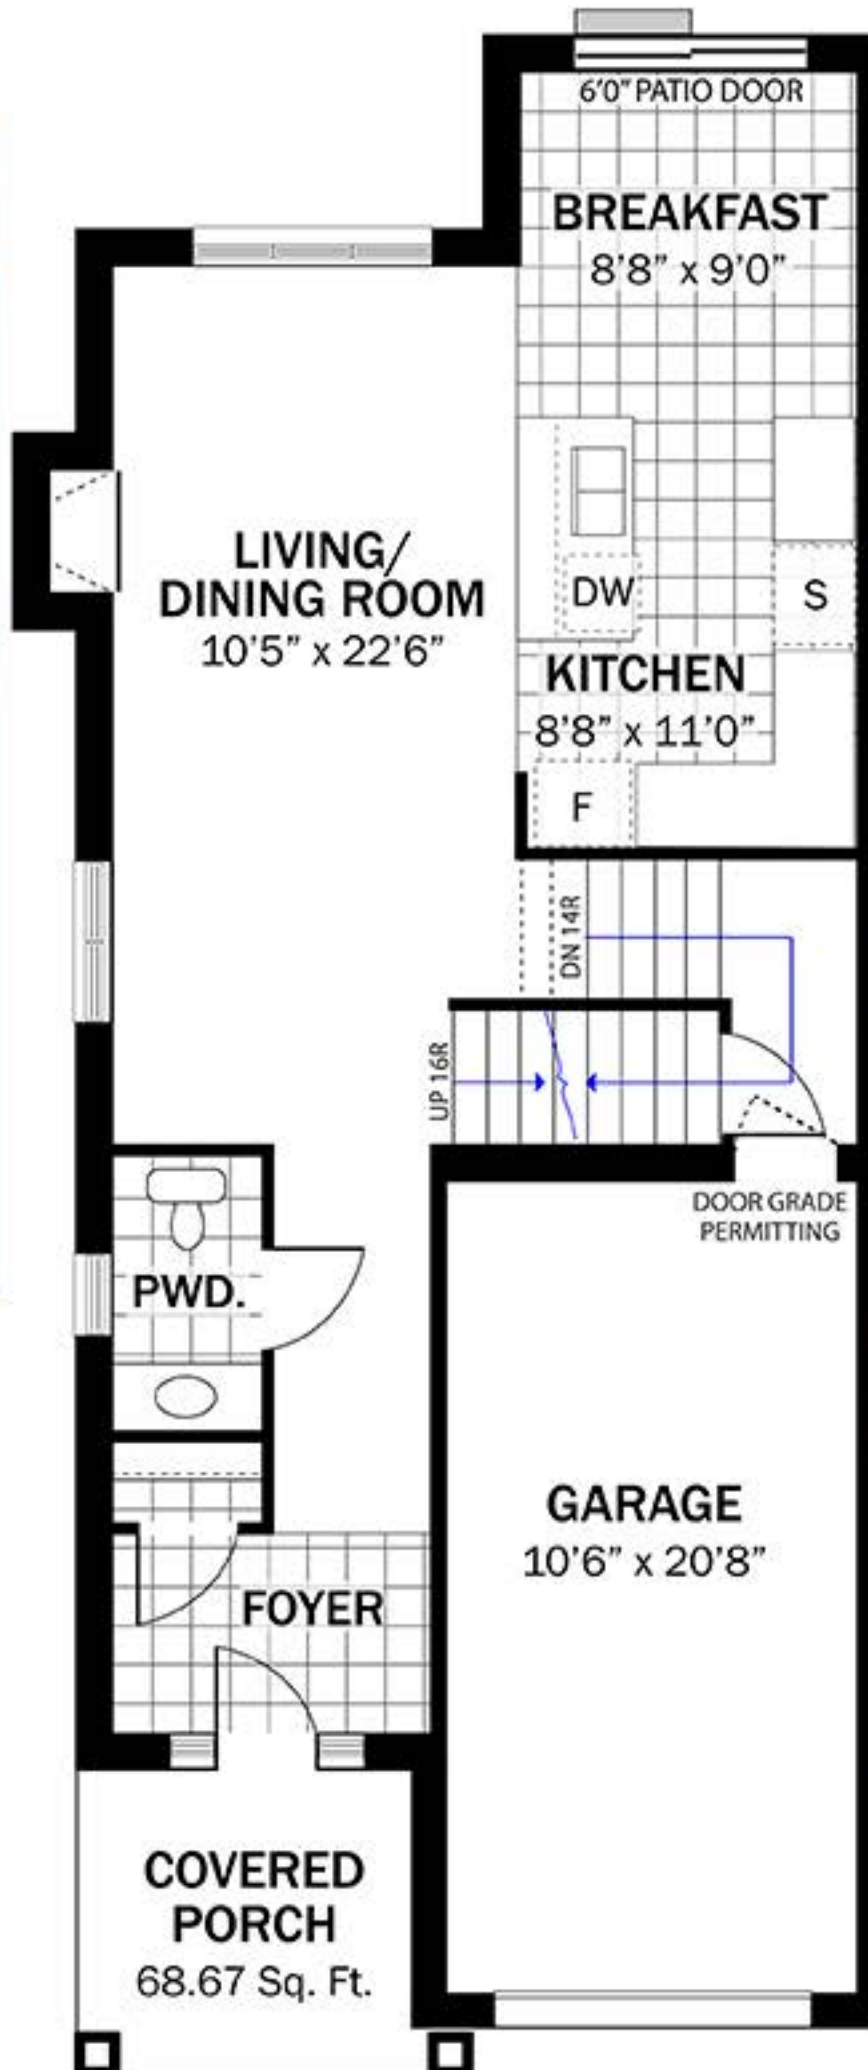

The Heron  
Main Floor Layout

1501  
Sq. Ft.

SEMI  
DETACHED

3  
BED

2.5  
BATH

STARTING AT \$699,990

**The Heron**  
Upper Floor Layout

**1501  
Sq. Ft.**

**SEMI  
DETACHED**

**3  
BED**

**2.5  
BATH**

**STARTING AT \$699,990**