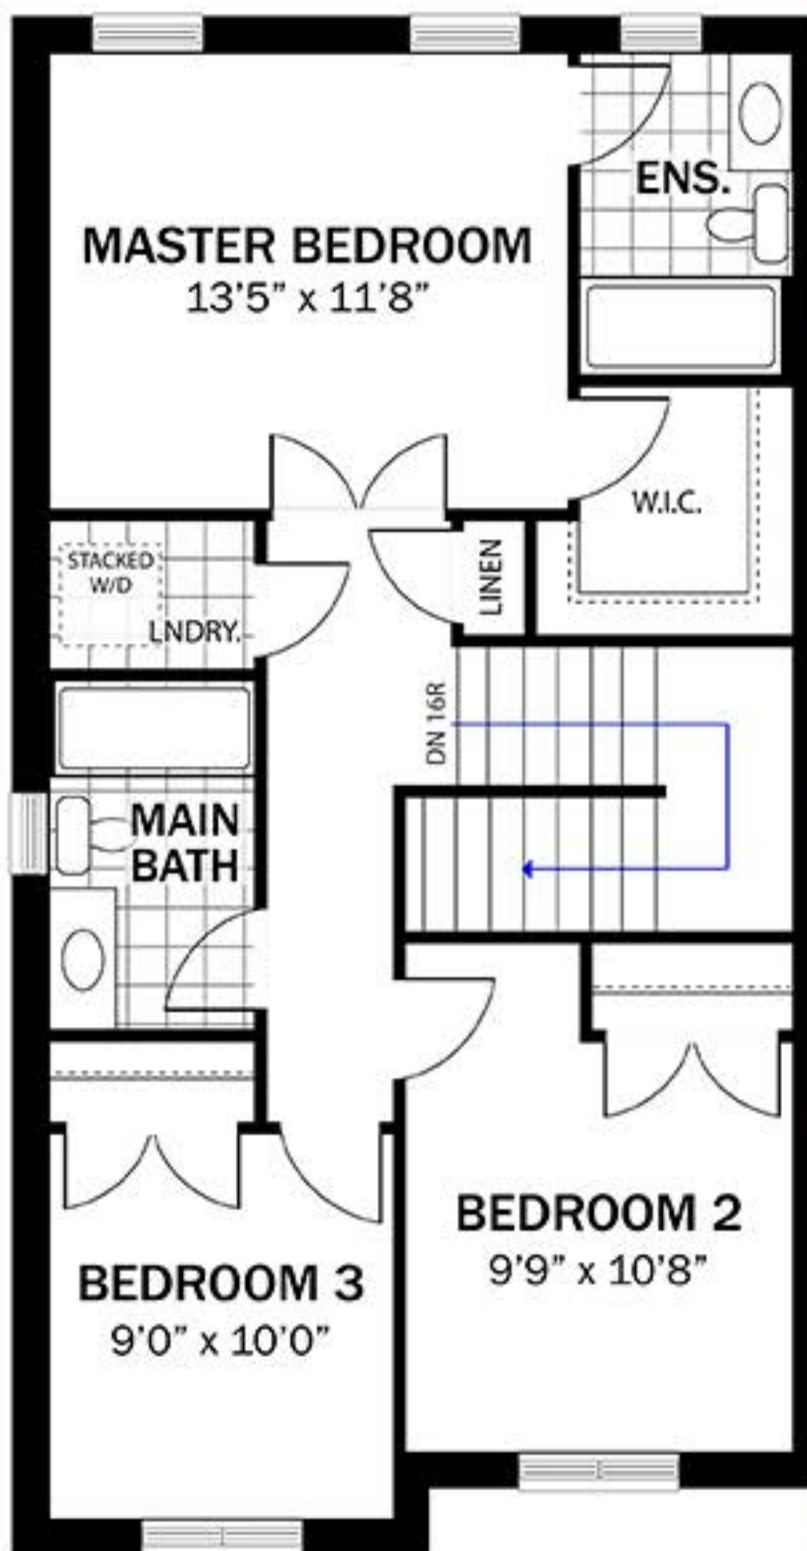

The Heron  
Main Floor Layout

1501  
Sq. Ft.

SEMI  
DETACHED

3  
BED

2.5  
BATH

STARTING AT \$699,990

**The Heron**  
Upper Floor Layout

**1501  
Sq. Ft.**

**SEMI  
DETACHED**

**3  
BED**

**2.5  
BATH**

**STARTING AT \$699,990**