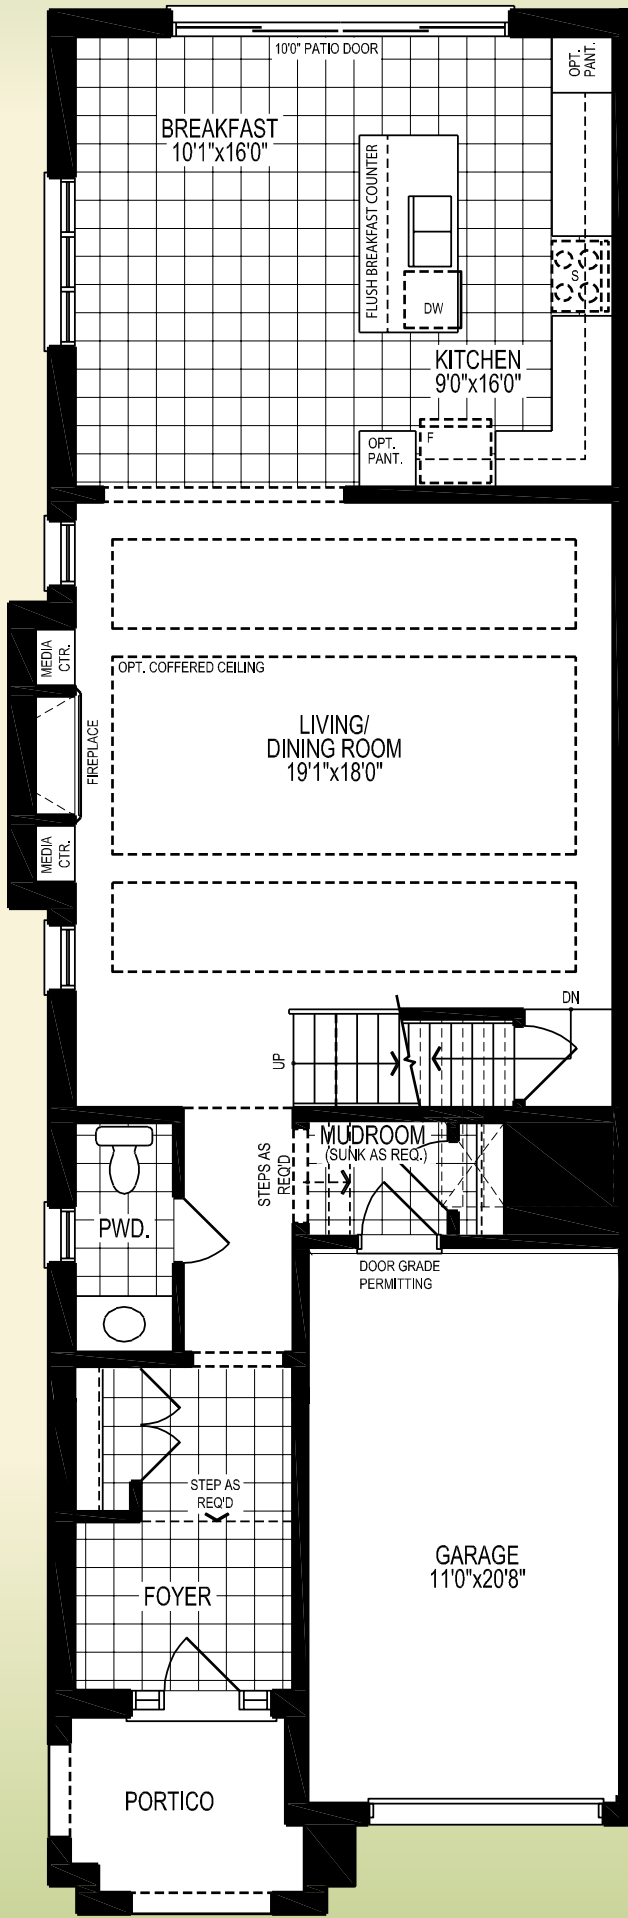

ELEVATION B1

*Artist Conception Only*

ELEVATION B2

## The Indigo

2315 Sq. Ft.  
Elev. B1

2331 Sq. Ft.  
Elev. B2

2503

Ground Floor Plan Elev. B1

Second Floor Plan Elev. B1

Basement Plan Elev. B1

Partial Basement Plan w/ Opt. Finished Stairs to Basement & Landing Elev. B1/B2

Partial Ground Floor Plan Elev. B2

Partial Second Floor Plan Elev. B2

Partial Ground Floor Plan w/ Opt. Finished Stairs to Basement & Landing Elev. A1/A2

Partial Ground Floor Plan For Easement Lots Elev. B1/B2 (Rev.)