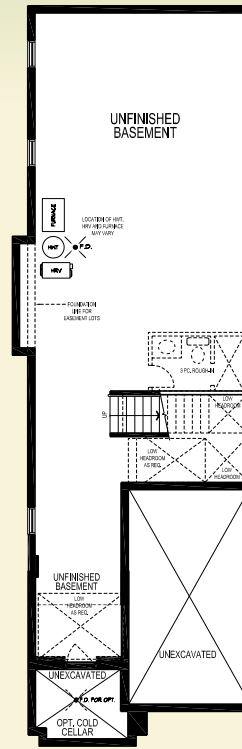

ELEVATION B1

*Artist Conception Only*

ELEVATION B2

## The Indigo

2315 Sq. Ft.  
Elev. B1

2331 Sq. Ft.  
Elev. B2

2503

Ground Floor Plan Elev. B1

Second Floor Plan Elev. B1

Basement Plan Elev. B1

Partial Basement Plan w/ Opt. Finished Stairs to Basement & Landing Elev. B1/B2

Partial Ground Floor Plan Elev. B2

Partial Second Floor Plan Elev. B2

Partial Ground Floor Plan w/ Opt. Finished Stairs to Basement & Landing Elev. A1/A2

Partial Ground Floor Plan For Easement Lots Elev. B1/B2 (Rev.)