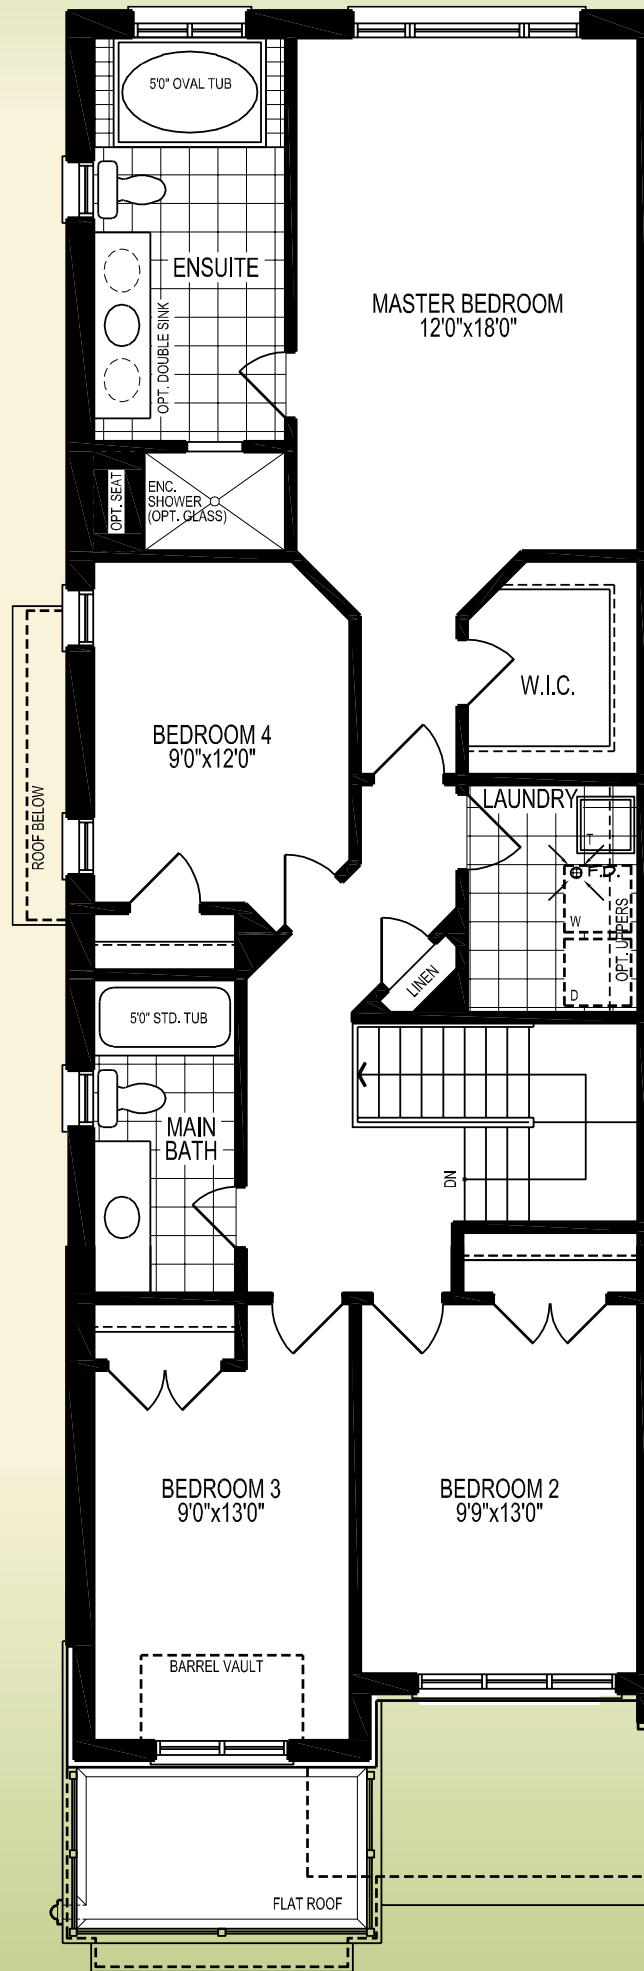

ELEVATION B1

*Artist Conception Only*

ELEVATION B2

## The Indigo

2315 Sq. Ft.  
Elev. B1

2331 Sq. Ft.  
Elev. B2

2503

Ground Floor Plan Elev. B1

Second Floor Plan Elev. B1

Basement Plan Elev. B1

Partial Basement Plan w/ Opt. Finished Stairs to Basement & Landing Elev. B1/B2

Partial Ground Floor Plan Elev. B2

Partial Second Floor Plan Elev. B2

Partial Ground Floor Plan w/ Opt. Finished Stairs to Basement & Landing Elev. A1/A2

Partial Ground Floor Plan For Easement Lots Elev. B1/B2 (Rev.)