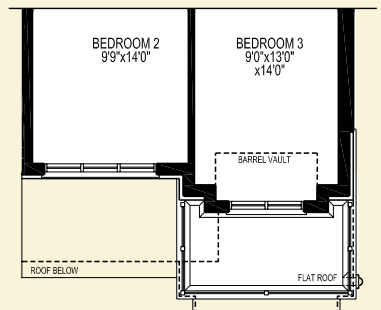

## The Indigo

2315 Sq. Ft.  
Elev. B1

2331 Sq. Ft.  
Elev. B2

2503

Ground Floor Plan Elev. B1

Second Floor Plan Elev. B1

Basement Plan Elev. B1

Partial Basement Plan w/ Opt. Finished Stairs to Basement & Landing Elev. B1/B2

Partial Ground Floor Plan Elev. B2

Partial Second Floor Plan Elev. B2

Partial Ground Floor Plan w/ Opt. Finished Stairs to Basement & Landing Elev. A1/A2

Partial Ground Floor Plan For Easement Lots Elev. B1/B2 (Rev.)